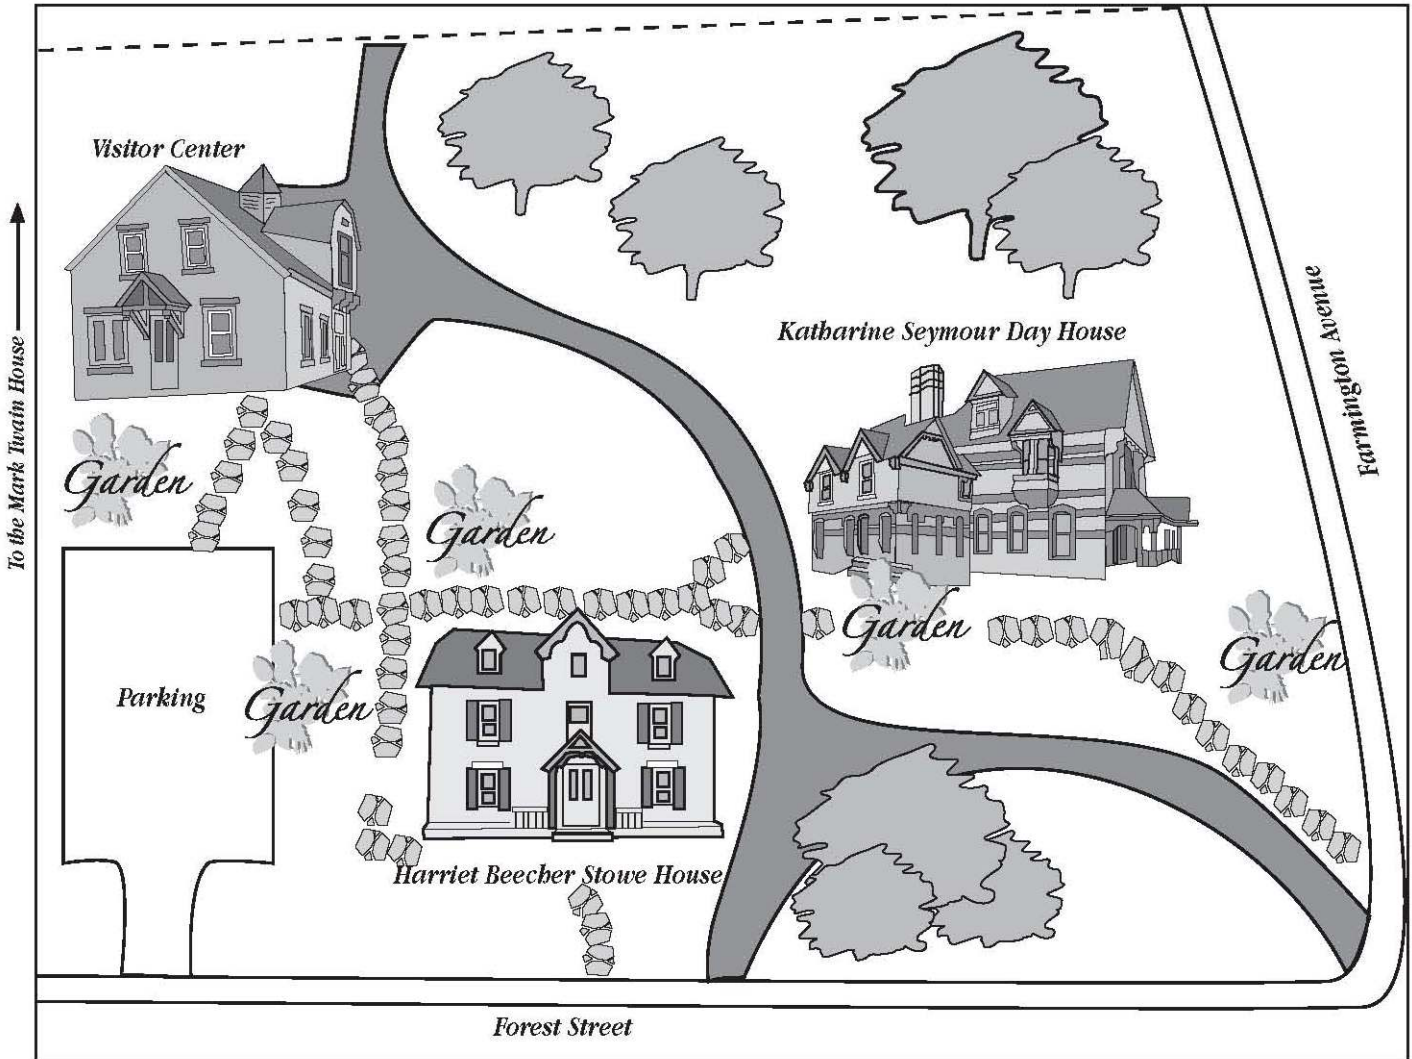

HARRIET
BEECHER
STOWE
CENTER

Welcome!

Her words changed the world.

Harriet Beecher Stowe Center

The Stowe Center preserves and interprets Stowe's Hartford home and the Center's historic collections, promotes vibrant discussion of her life and work, and inspires commitment to social justice and positive change.

Begin your experience at the Visitor Center. Tours are offered every half hour.

Wednesday through Saturday from 9:30 AM to 4 PM

Sunday from 12 Noon to 4 PM.

860.522.9258 ext 317 or Info@StoweCenter.org